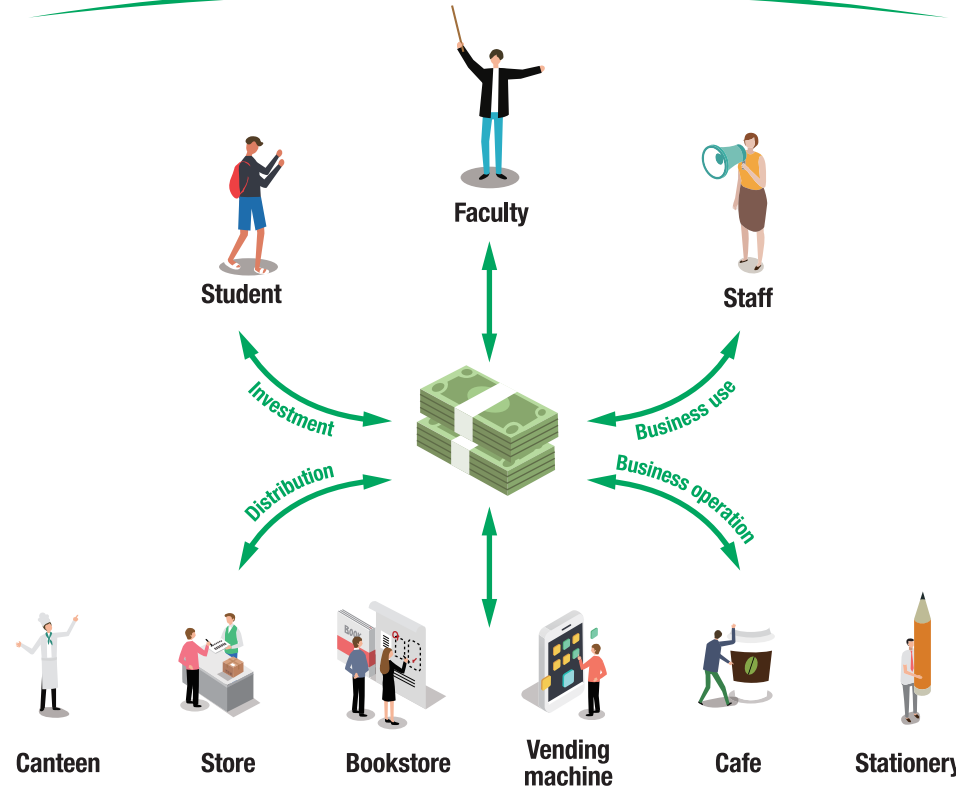

Member-Centered Services

Develop Mutual Interest with Community

University Cooperatives

Current Status

The University Cooperative is established by its members - student, faculty, and staff- to make their life on campus better. It provides various services to our members and seeks mutual development of its members based on core value of cooperation.